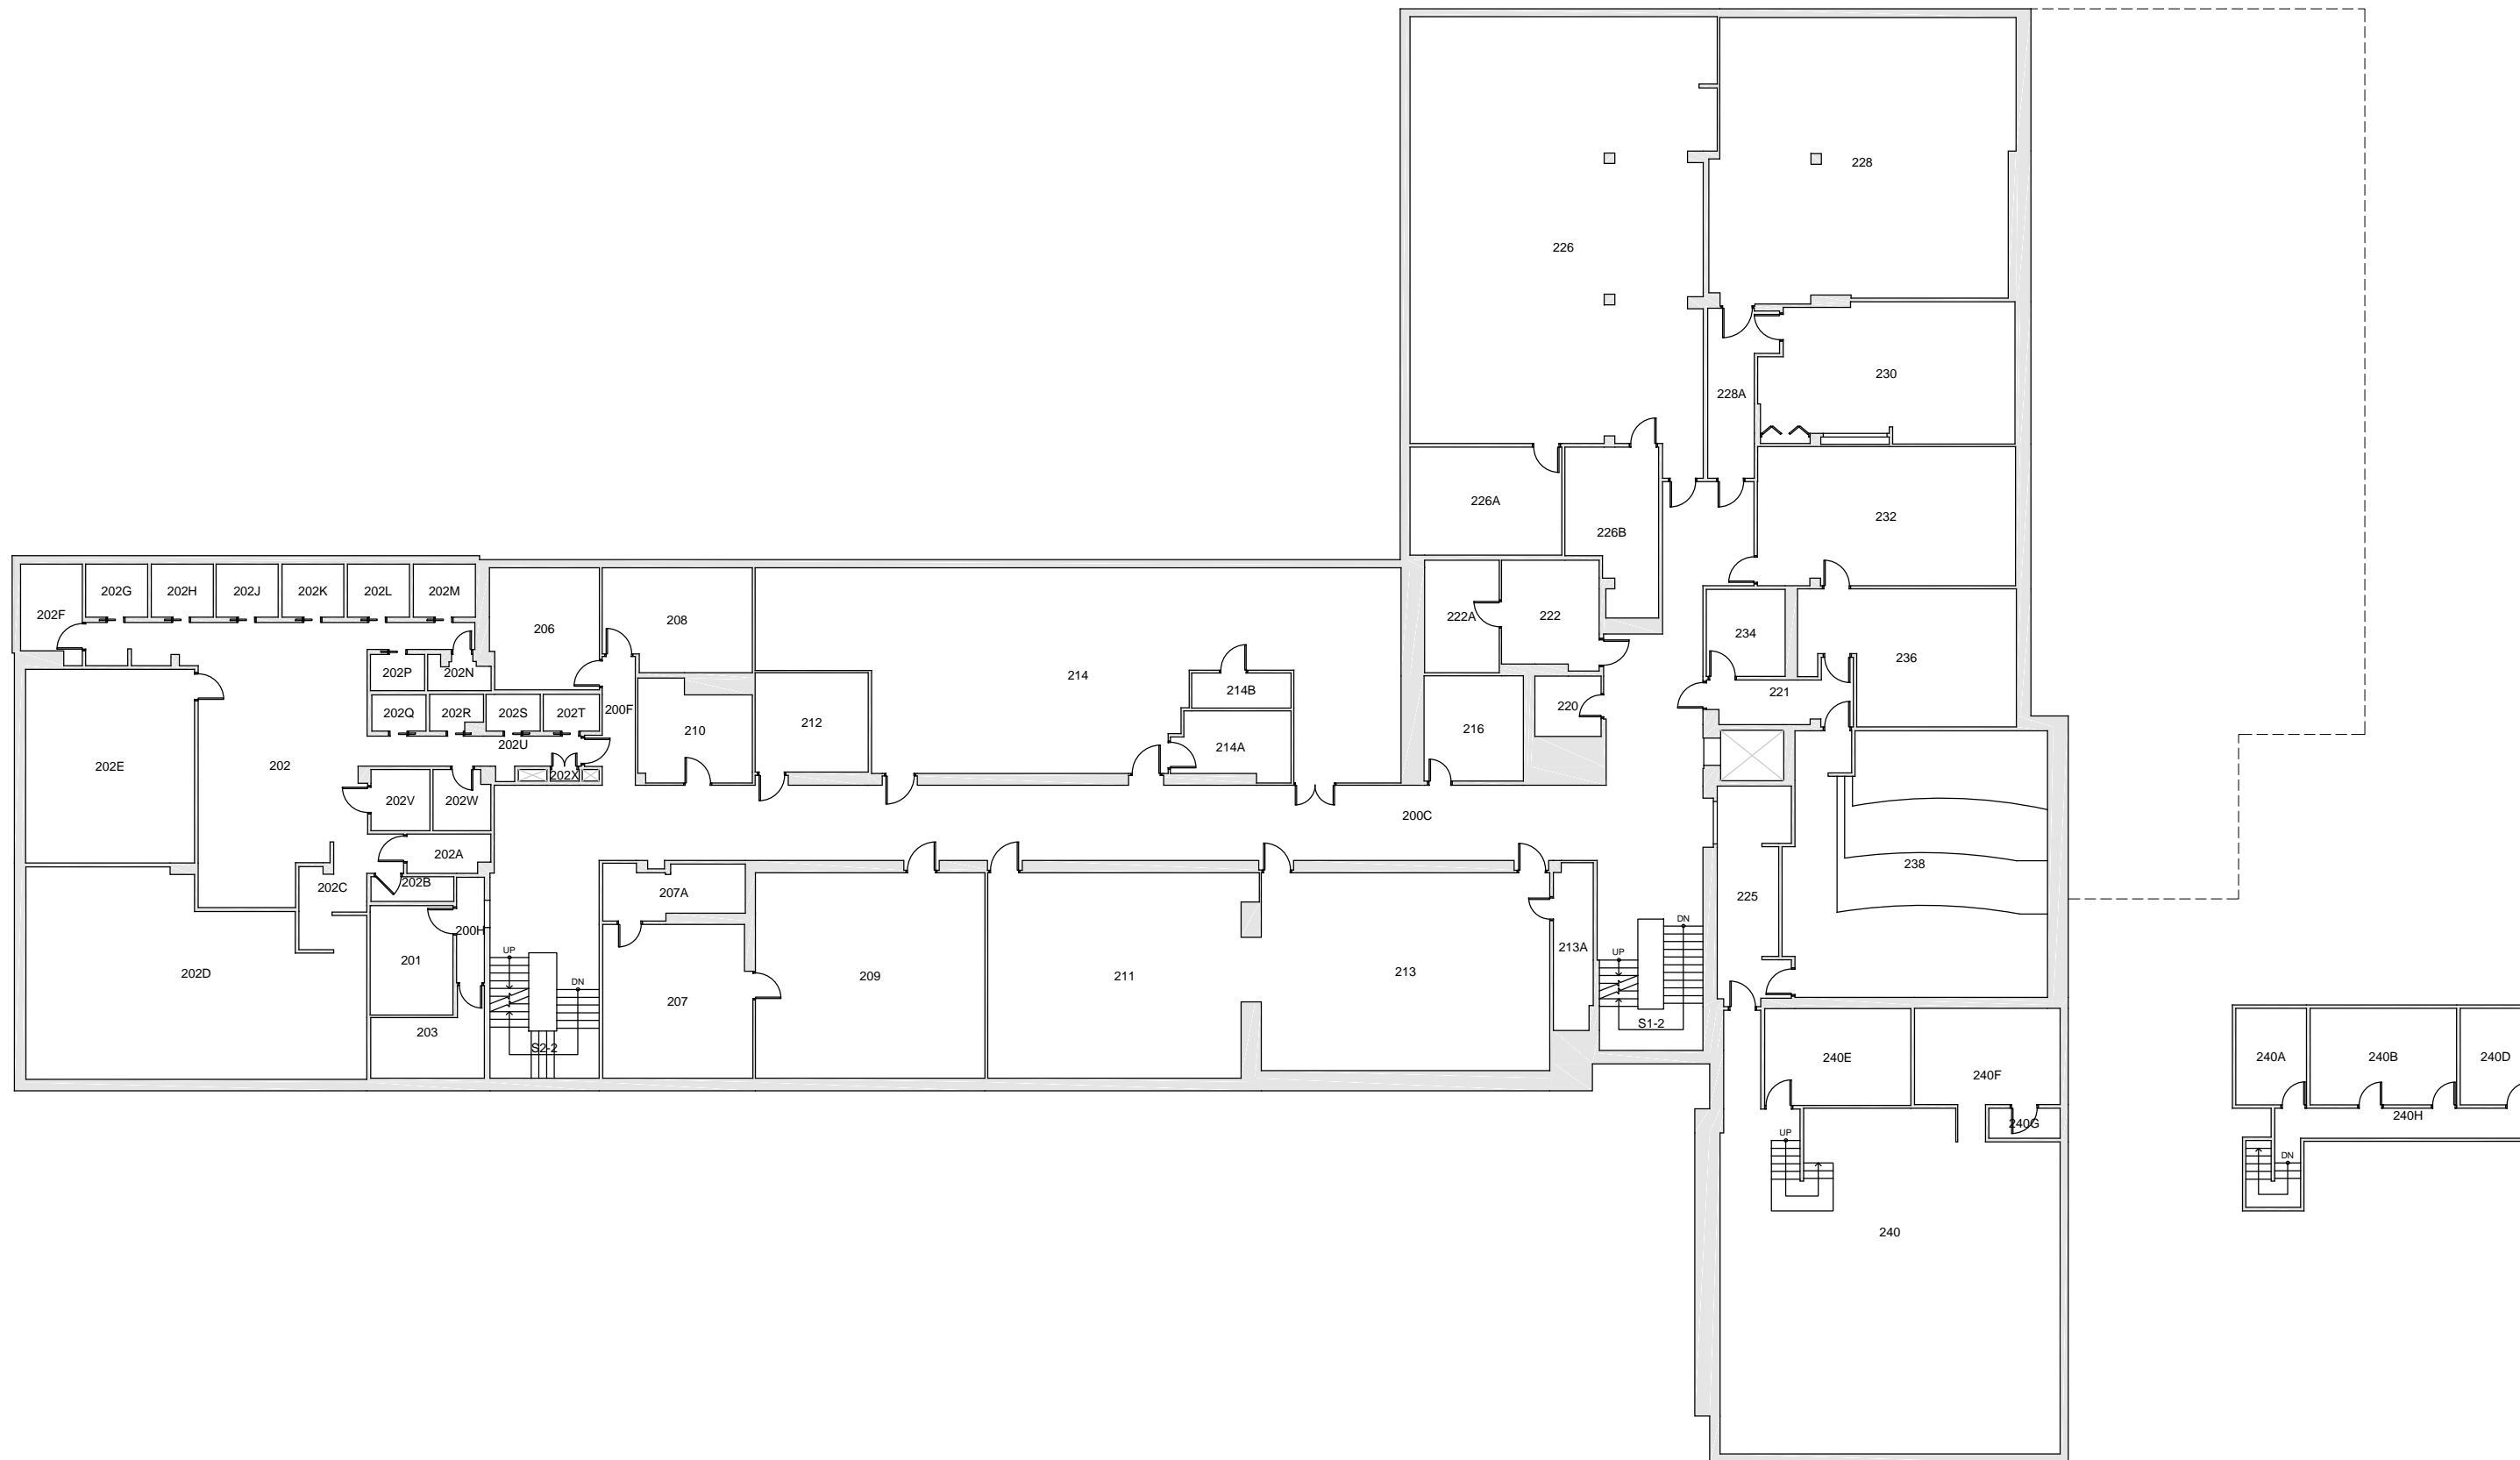

Date Revised: 03/14/2016

FINE ARTS BUILDING

FLOOR 1

Last Sync With FAMIS: 10/26/2015

Building/Zone	FI
Floor #	1

Western Washington University (WWU) makes these documents available on an "as is" basis. All warranties and representations of any kind with regard to said documents are disclaimed, including the implied warranties of merchantability and fitness for a particular use. WWU does not warrant the documents against deficiencies of any kind.