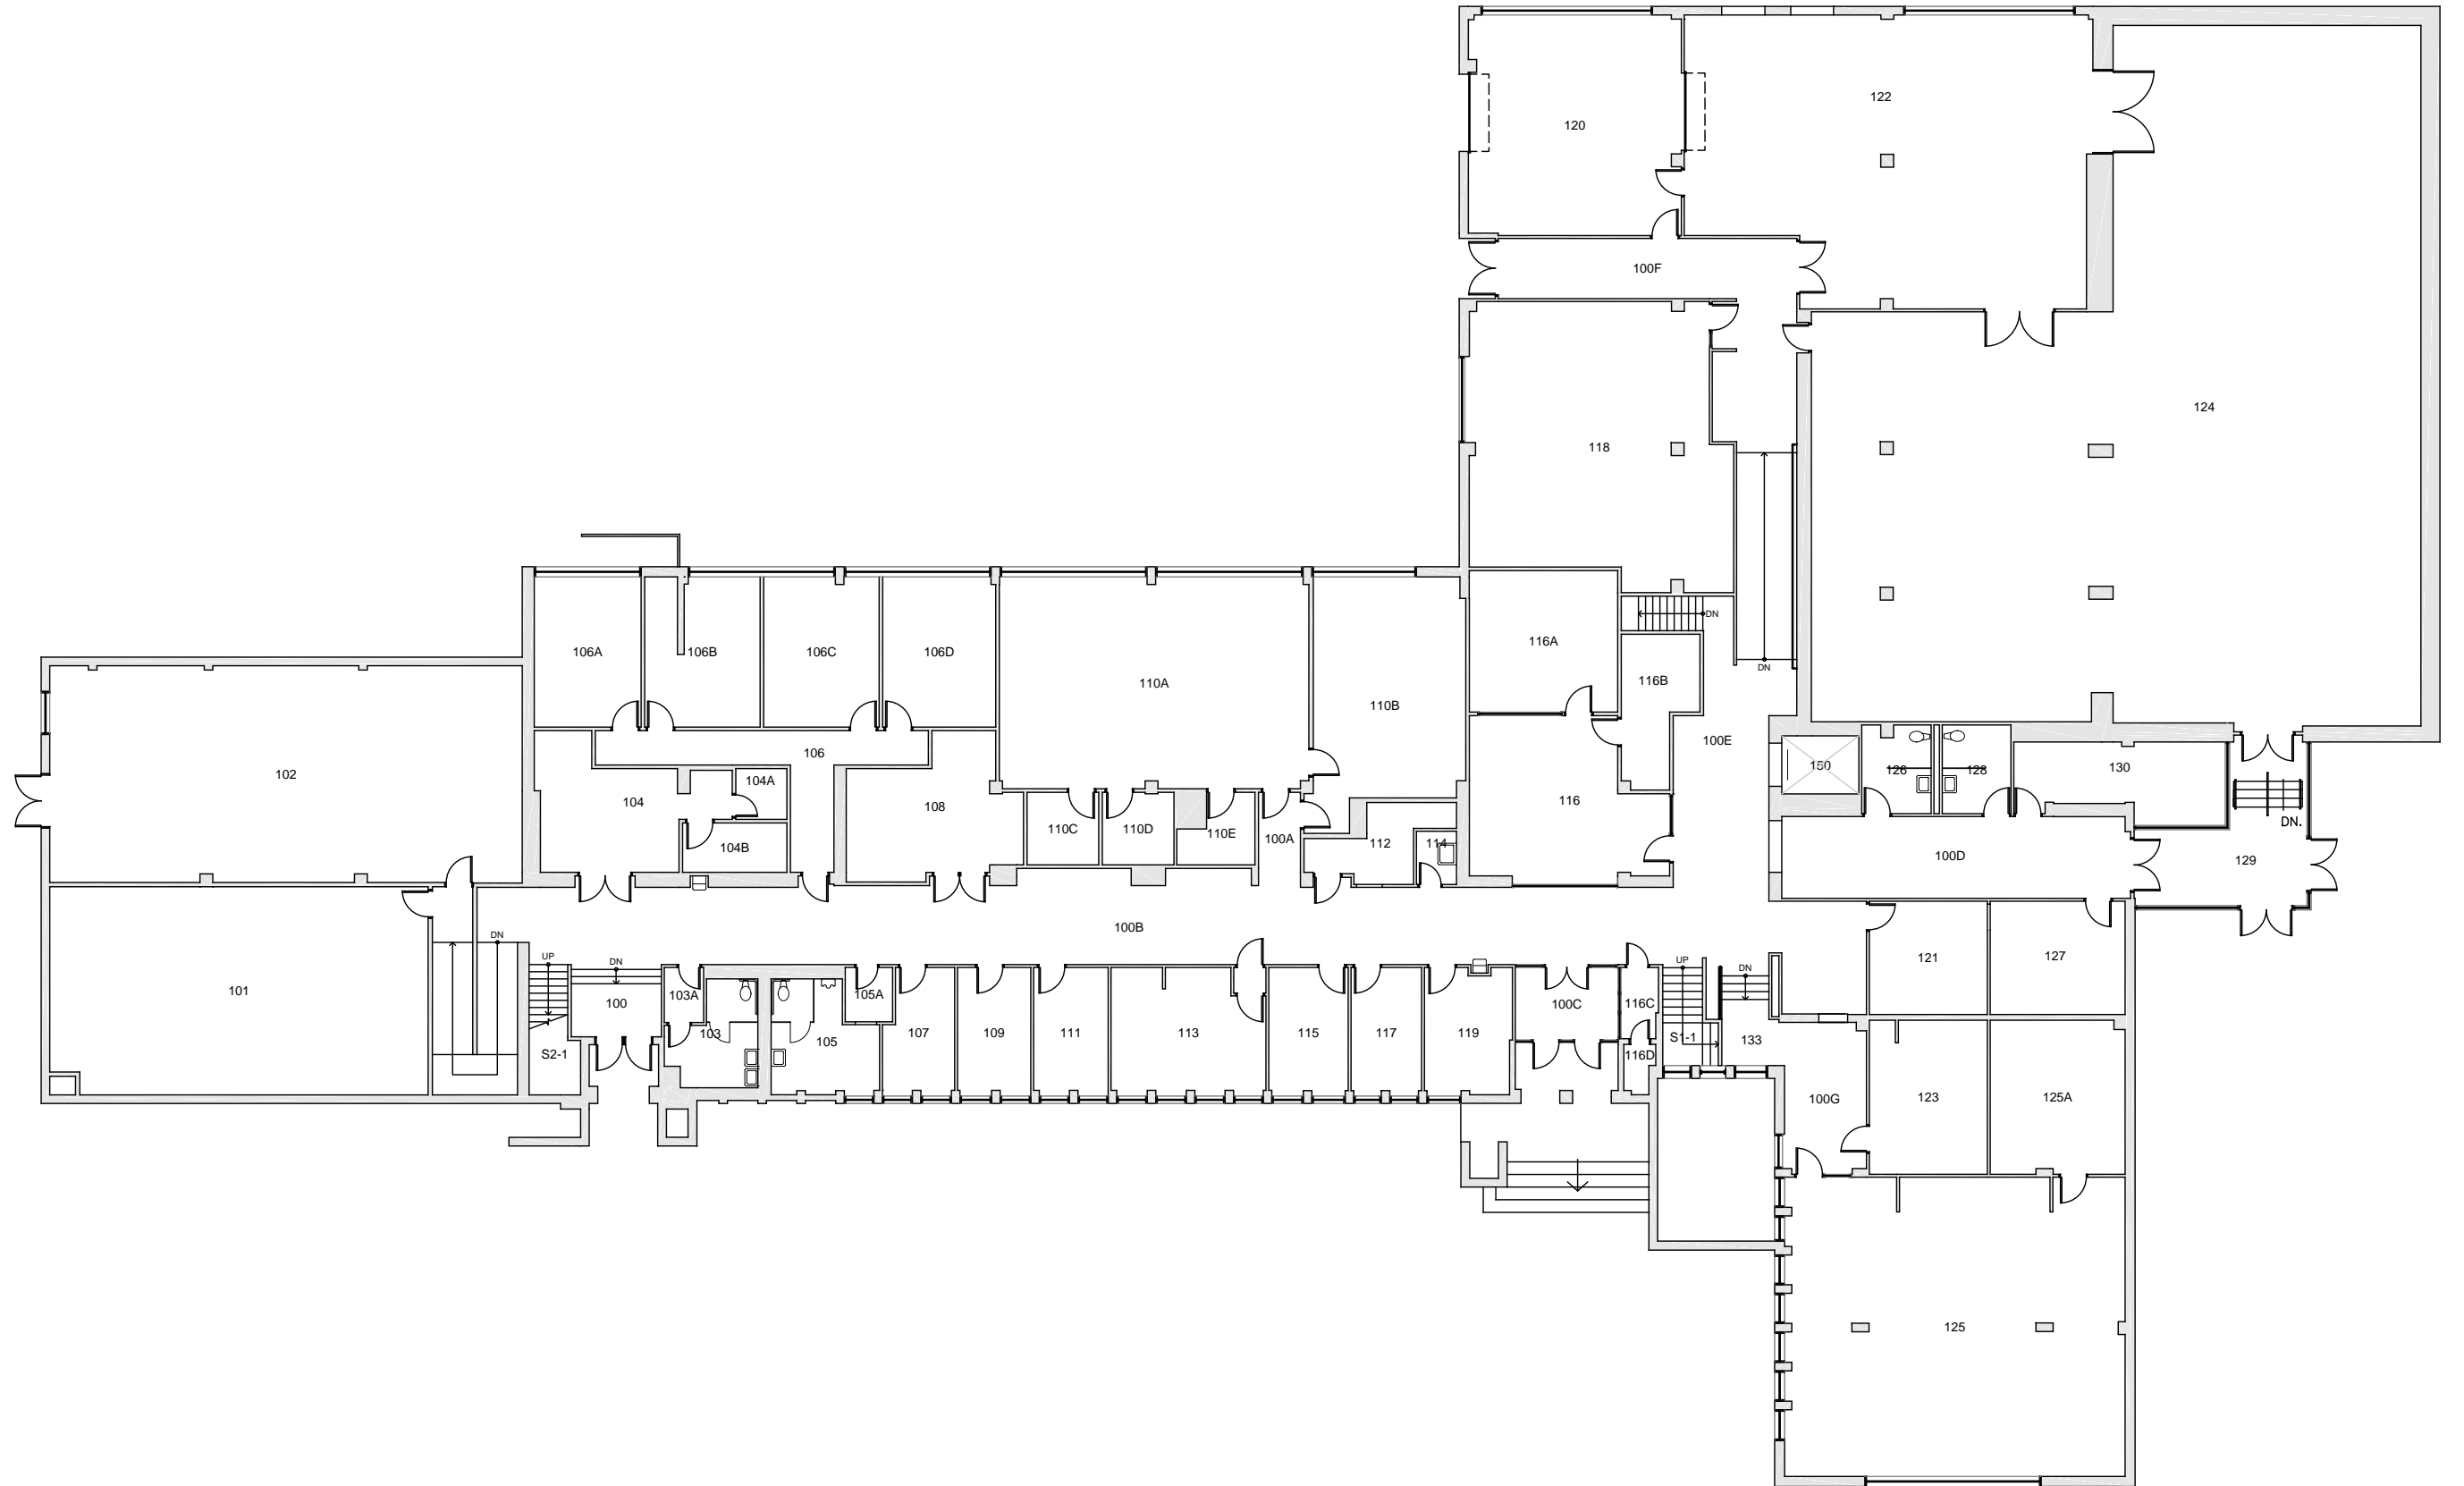

Western Washington University (WWU) makes these documents available on an "as is" basis. All warranties and representations of any kind with regard to said documents are disclaimed, including the implied warranties of merchantability and fitness for a particular use. WWU does not warrant the documents against deficiencies of any kind.

Date Revised: 03/14/2016

FINE ARTS BUILDING

FLOOR 1

Last Sync With FAMIS: 10/26/2015

Building/Zone	FI
Floor #	1